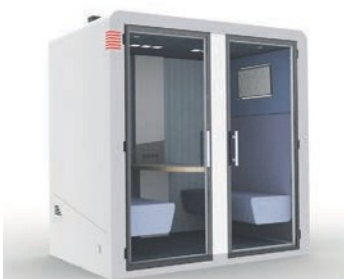

PROCYON QUATRO

GS04PRO - Fully closed