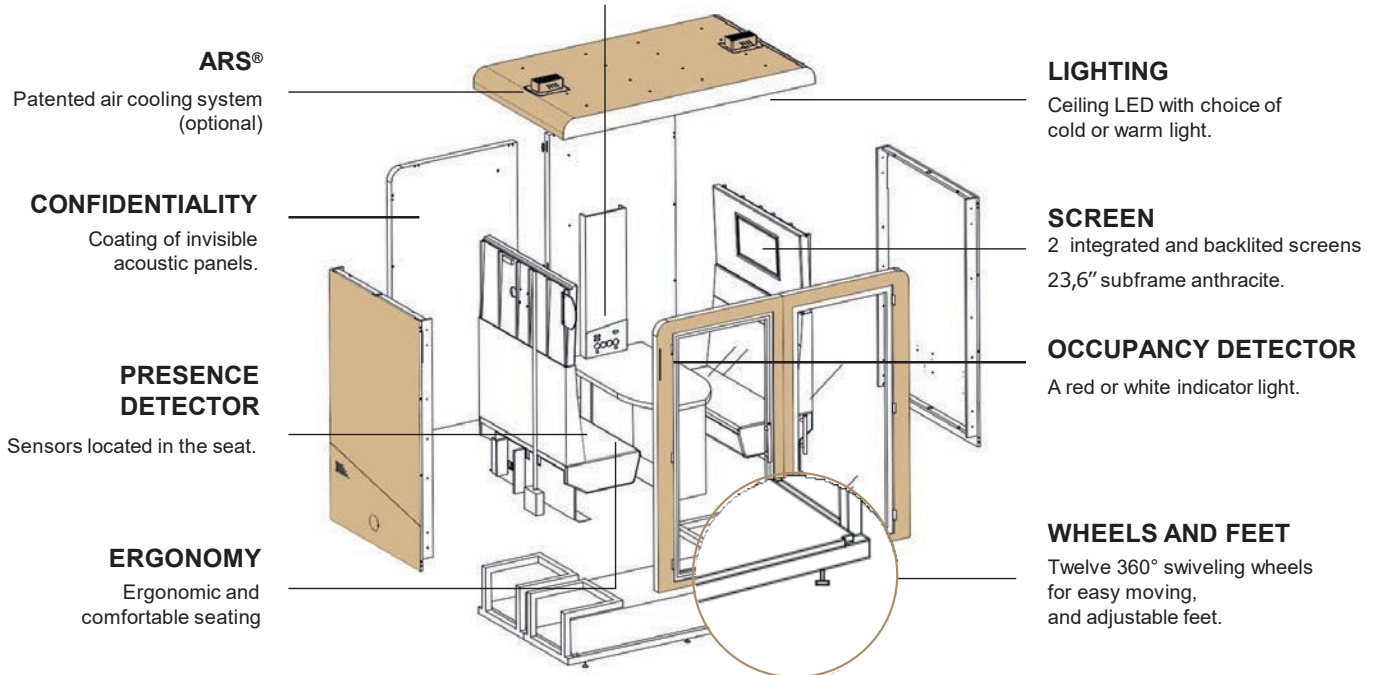

### CUSTOMIZABLE

Thousands of possible combinations with materials and finishes carefully tested and selected.

## CONNECTORS

2 Power outlets 220V, 2 USB outlets A & C & 2 Power outlets HDMI. Touch switches for light, ventilation and ARS. RJ45 socket (optional).

### Dimensions (mm)

Without: 1385 W - 2159 L - 2111 h

2,96 m<sup>2</sup>

Weight: 515 kg

- Dimensions of the table: 119 L x 70 P cm
- Height of the shelf: 74,5 cm
- Seating height: 44,5 cm
- Thickness back glass: 6 mm laminate
- Thickness face glass: 8 mm safety glass
- Electrical output: Back - stainless steel casing (ceiling or floor upon request)