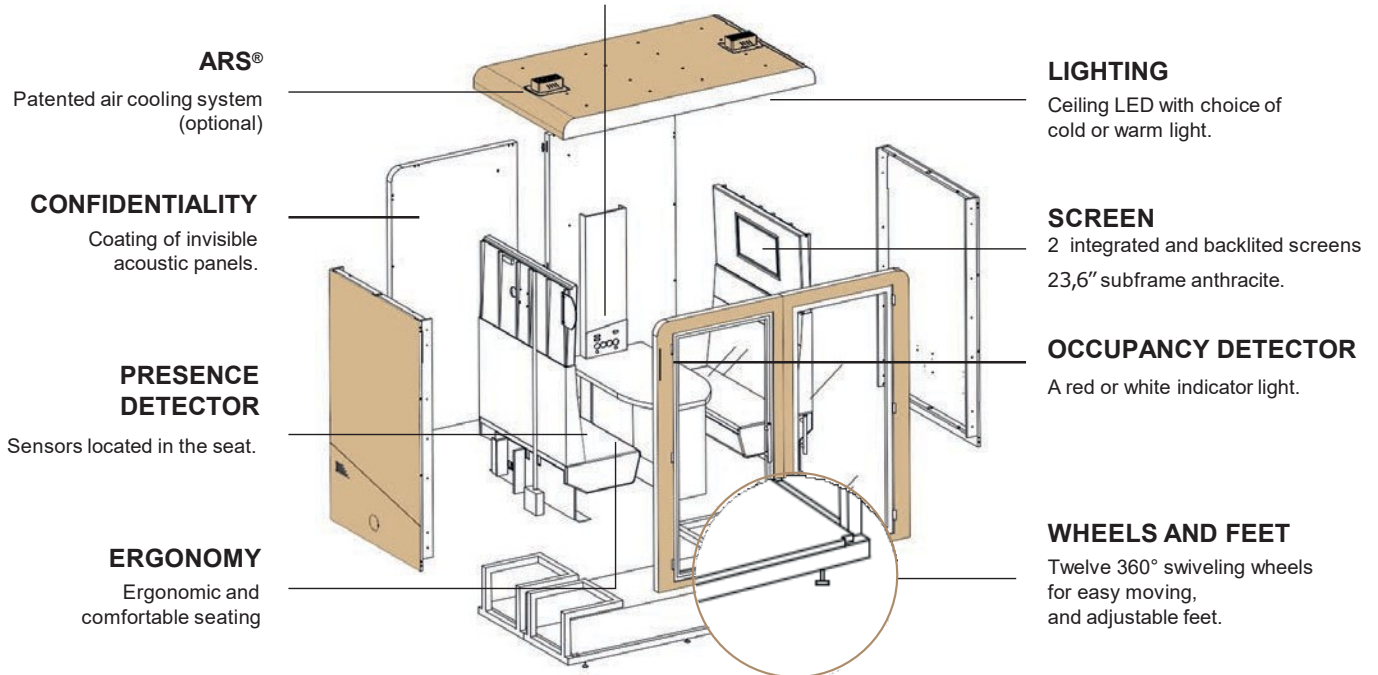

CONNECTORS

2 Power outlets 220V, 2 USB outlets A & C & 2 Power outlets HDMI. Touch switches for light, ventilation and ARS. RJ45 socket (optional).

Dimensions (mm)

Without: 1017 W - 2159 L - 2111 h

2,20 m²

Weight: 460 kg

- Dimensions of the table: 119 L x 70 P cm
- Height of the shelf: 74,5 cm
- Seating height: 44,5 cm
- Thickness back glass: 6 mm laminate
- Thickness face glass: 8 mm safety glass
- Electrical output: Back - stainless steel casing (ceiling or floor upon request)